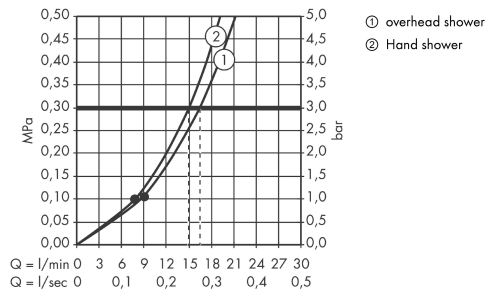

Croma Select E Croma Select E 180 2jet Showerpipe

Surfaces: **white/chrome** Article Number: **27256400**

Flowchart