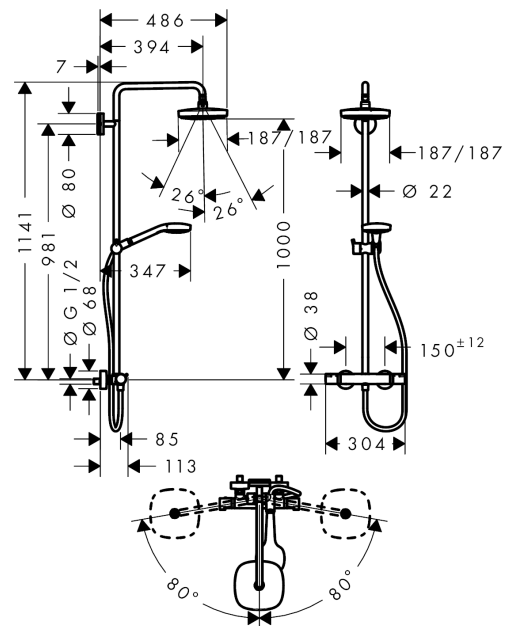

Croma Select E

Croma Select E 180 2jet Showerpipe

Surfaces: **white/chrome** Article Number: **27256400**

Description

product features

- overhead shower Croma Select E 180 2jet
- shower head size: 180 x 180 mm
- overhead shower angle adjustable
- spray type: Rain, IntenseRain
- convenient diversion via Select button
- flow rate IntenseRain spray (at 0.3 MPa): 16 l/min
- flow rate Rain spray (at 0.3 MPa): 16 l/min
- operating pressure: min. 0.15 MPa/max. 1.0 MPa
- shower arm length: 400 mm
- swivel shower arm
- thermostat Ecostat Comfort
- safety lock at 40° C
- adjustable hot water limitation
- outlets controlled via turning handle
- installation type: exposed installation
- height-adjustable hand shower holder

consists of

- Isiflex shower hose 1.60 m (#28276XXX)
- Croma Select E 180 2jet overhead shower (#26524XXX)
- Croma Select E Multi hand shower (#26810XXX)

Technology

Product image

Scale drawing

Croma Select E Croma Select E 180 2jet Showerpipe

Surfaces: **white/chrome** Article Number: **27256400**

Flowchart

Croma Select E
Croma Select E 180 2jet Showerpipe
 Surfaces: **white/chrome** Article Number: **27256400**

Installation examples